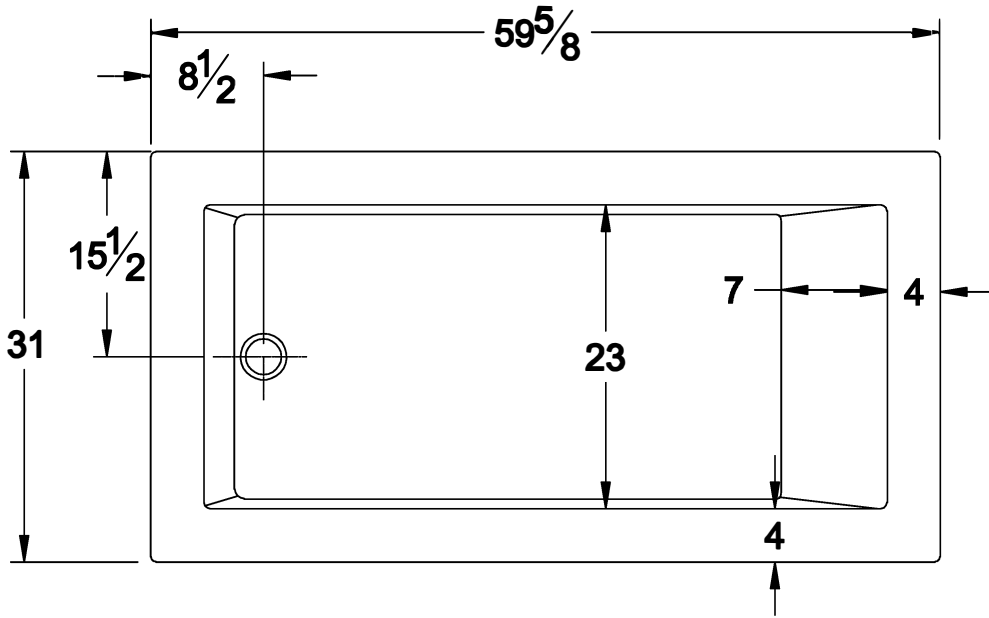

A&E Bath and Shower
6400A St . Jacques West
Montrea, QC, Canada
H4B 1T6
www.aebath.com

Model Modèle: BT-0002

Drop-in bathtub

Baignoire à encastrer

Uniform Plumbing Code
National Plumbing Code of Canada
CSA B45.5-17/IAPMO Z124-2017